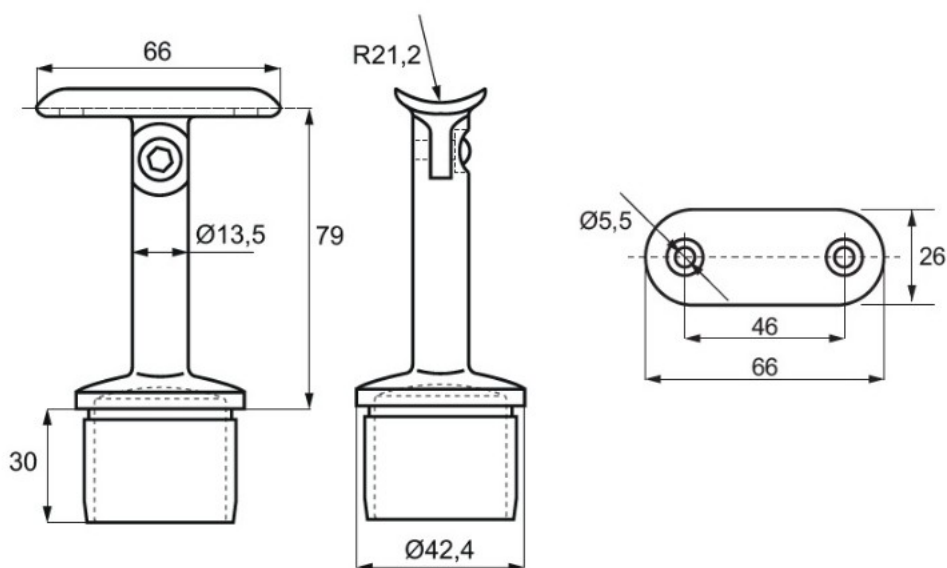

PRODUCT SHEET

Description:

Round Flexible Rail Support, SS316-Brushed, $\varnothing 42,4 \times 2,0 \times 79$ mm

Item number:

22.10.405-0

Units	Box	Carton	HS Code	Barcode
Pcs.	2	16	8302419000	
				5704866108577